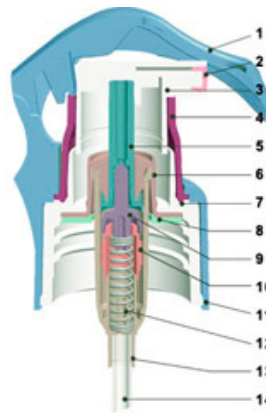

Jazz

series **EM**

With NEW Click-Lock Feature!

Add some sizzle with Jazz™ - our new **190 mcl Fine Mist Trigger** for personal care applications.

Great for hair care and suncare products -- or any product where a highly directional fine mist spray is desired.

OPTIONS:

- White actuator, natural insert only
- Wide, medium or narrow spray option
- Orientable to bottle

**Twist-open, twist-closed.
NO PIN to lose!**

PRODUCT SPECIFICATIONS:

| | |
|----------------|--|
| 1. Trigger | Std. black, white, natural. Custom colors avail. |
| 2. Insert | 0.016" to 0.020" - custom colors available |
| 3. Actuator | |
| 4. Lock | Color MUST differ from trigger and sleeve |
| 5. Piston | |
| 6. Turret | |
| 7. Closure | 24-410 |
| 8. Liner | |
| 9. Poppet | |
| 10. Seal Valve | |
| 11. Sleeve | Smooth: Std black, white, natural & custom |
| 12. Spring | |
| 13. Body | 190 mcl - HV |
| 14. Dip tube | |