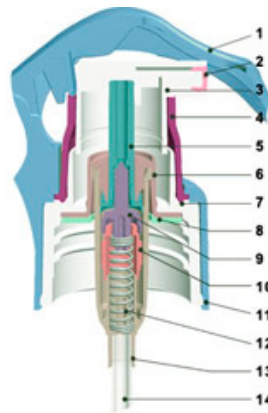

Jazz

series **EM**

With NEW Click-Lock Feature!

Add some sizzle with Jazz™ - our new **190 mcl Fine Mist Trigger** for personal care applications.

Great for hair care and suncare products -- or any product where a highly directional fine mist spray is desired.

OPTIONS:

- White actuator, natural insert only
- Wide, medium or narrow spray option
- Orientable to bottle

**Twist-open, twist-closed.
NO PIN to lose!**

PRODUCT SPECIFICATIONS:

1. Trigger	<i>Std. black, white, natural. Custom colors avail.</i>
2. Insert	<i>0.016" to 0.020" - custom colors available</i>
3. Actuator	
4. Lock	<i>Color MUST differ from trigger and sleeve</i>
5. Piston	
6. Turret	
7. Closure	<i>24-410</i>
8. Liner	
9. Poppet	
10. Seal Valve	
11. Sleeve	<i>Smooth: Std black, white, natural & custom</i>
12. Spring	
13. Body	<i>190 mcl - HV</i>
14. Dip tube	