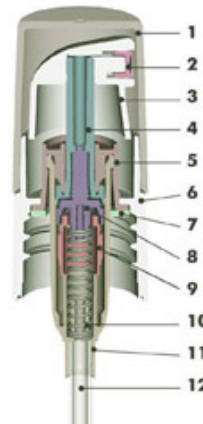

Cardinal

series **EM**

Contoured, Euro-style fine mist spray pump. Distinctive aesthetics with proven EuroMist® performance. Sure to differentiate your hair care, skin care and sun care spray packages.

Cardinal™ spray offers a family look with our **Cardinal™ lotion** pump.

OPTIONS:

- Custom Colors
- Gloss or Frost Finish
- Metal Shell for 20-410 & 24-410 closures

PRODUCT SPECIFICATIONS:

1. Hood	Clear. Available color matched, tints/solids
2. Insert	0.010" to 0.018" - custom colors available
3. Actuator	Gloss or Frost finish. Now with textured finger pad!
4. Piston	
5. Turret	
6. Closure	Smooth: 18-415, 20-410, 24-410 Ribbed: 20-410, 22-415, 24-410 Frost-Smooth: 24-410
7. Liner	
8. Poppet	
9. Seal valve	
10. Spring	
11. Body	140 mcl, 160 mcl, 190 mcl
12. Dip tube	

Cardinal now features a textured finger pad for increased consumer comfort.

Dress it up!
Metal Shell Option