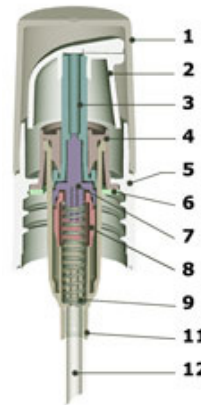

Cardinal

series **EM**

Consumer-preferred for small-dose dispensing, Cardinal's patented design is ideal for high-viscosity formulas such as hair serums, suncare and skin preparations.

Cardinal™ is also available as a **fine mist** sprayer for a family look across your product line.

OPTIONS:

- Custom colors
- Gloss or Frost Finish
- Metal Shell for 20-410 & 24-410 closures

PRODUCT SPECIFICATIONS:

1. Hood	Clear. Available color matched, tints/solids
2. Actuator	Gloss or Frost finish. Now with textured finger pad!
3. Piston	
4. Turret	
5. Closure	Gloss Smooth: 18-415, 20-410, 24-410 Gloss Ribbed: 20-410, 22-415, 24-410 Frost Smooth: 24-410
6. Liner	
7. Poppet	
8. Seal Valve	
9. Spring	
10. Body	190 mcl
11. Dip tube	

Cardinal now features a textured finger pad for increased consumer comfort.

Dress it up!
Metal Shell Option